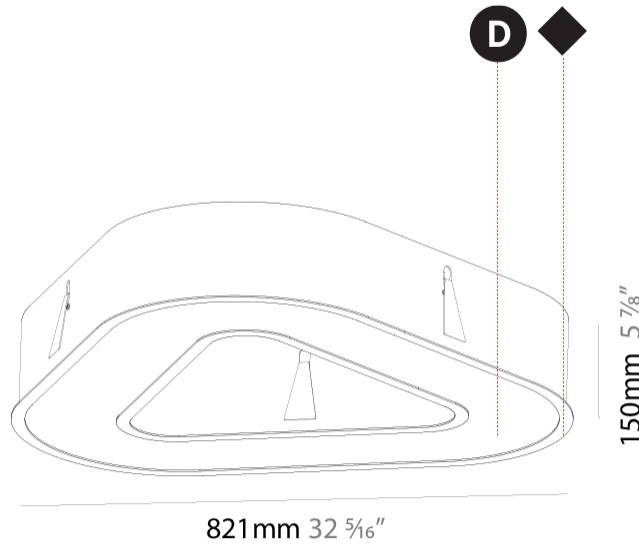

GENERAL

Series: Glorious
Subseries: Glorious Victory
Brand: Prolicht
Division: Architectural
Mounting Type: Recessed
Mounting Location: Ceiling
Subcategory: Ambient

PHYSICAL

Shape: Abstract
Length (mm): 821
Length (in): 32 5/16
Width (mm): 821
Width (in): 32 5/16
Height (mm): 150
Height (in): 5 7/8
Min. Recessing Depth (mm): 160
Min. Recessing Depth (in): 6 3/16
Light Distribution: Direct
Weight (kg): 8.969
Weight (lbs): 19.73
Diffuser: PMMA - Opal or Micro-Prism
Fixture Finish: SSR / BKV / CWI / CRY / HAB / LAG / UFT / ITA / RUA / RUR / MIC / FTG / MYG / TWT / LOD / PUS / FRO / FUP / KIA / POP / BLS / SPG / MEY / GOH / GUM / CHC / COM / ABZ / JAG / OBR / MOS / ROR
Fixture Material: Aluminum

ELECTRICAL

Lamp Type: LED (Zhaga Standard)
Input Wattage (W): 30
Total Output Wattage (W): 24 / 19.2 (3500K)
Dimming: Non-Dimming / Phase Dimming (120Vac only) / 0-10V Dimming
Driver Included: Yes
Driver Location: Integrated
Driver Type: Constant Current - 120 / 277Vac
Driver Class: Class 2
Input Voltage (V): 120 - 277
Constant Current (MA): 350 / 600 (3500K)

LED

Color Temperature (°K): 3000 / 3500 / 4000
Max. Delivered Lumen (lm): 2770
CRI: >80 CRI
Efficiency (%): 65
Lamp Life (hrs): 50000

OPTICAL

RATINGS AND CERTIFICATIONS

Certified By: Certified for North American Standards
IP rating: IP20